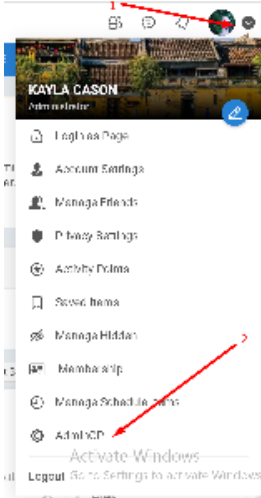

How to Log in to the AdminCP

Archives

You are using phpFox version earlier than 4.8.6? Please refer instructions for this article [here](#).

The **AdminCP, or Admin Control Panel**, is where you'll manage your **phpFox website**. As such, it's a very important place for you to know how to access it. This tutorial will show you how to access your AdminCP.

- First, log into your site with the **Admin user account**.
- Open the mini menu at the top right of the screen and click on **AdminCP**.